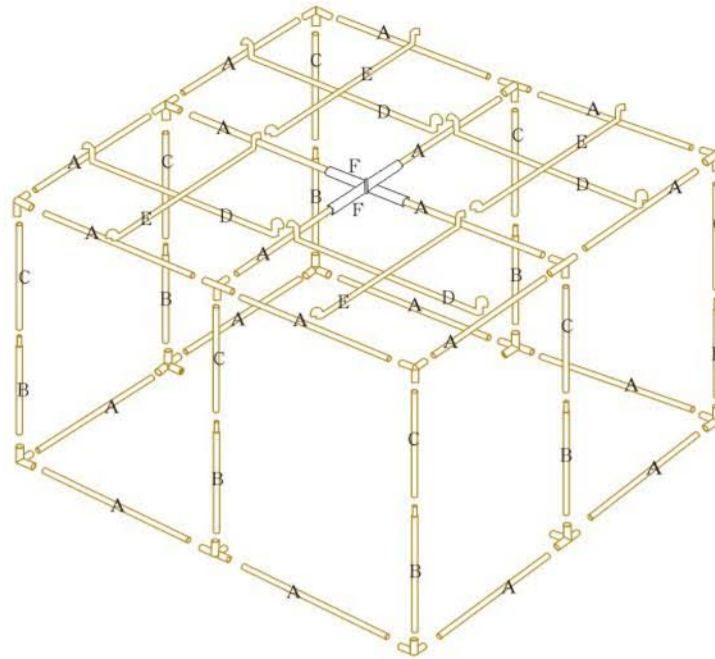

DarkRoom RV2

Assembly instruction for:
DR 240

DarkRoom

-  Assembled in a few minutes.
-  One person required
-  No tool needed