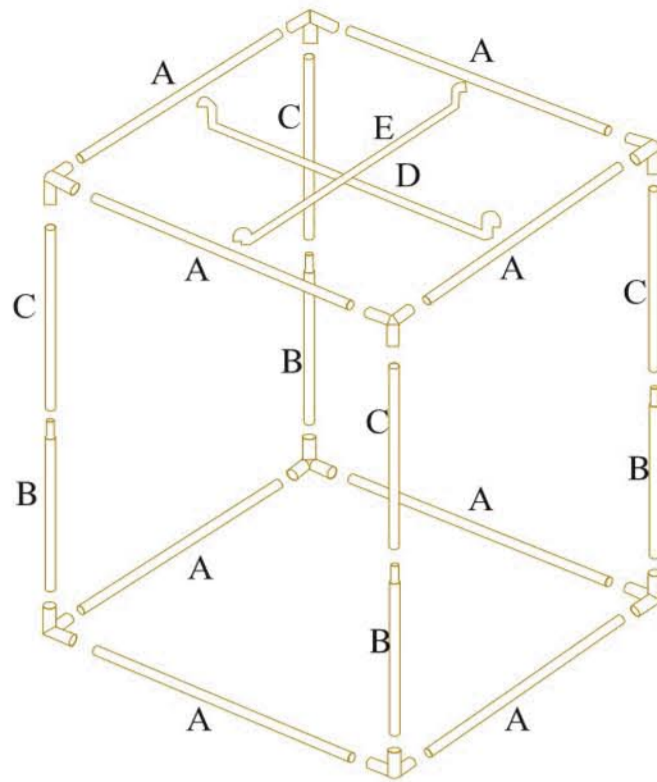

www.secretjardin.com

Assembly instruction for:

DR 60
DR 90
DR 120

DarkRoom RV2

www.secretjardin.com

DarkRoom

-  Assembled in a few minutes.
-  One person required
-  No tool needed